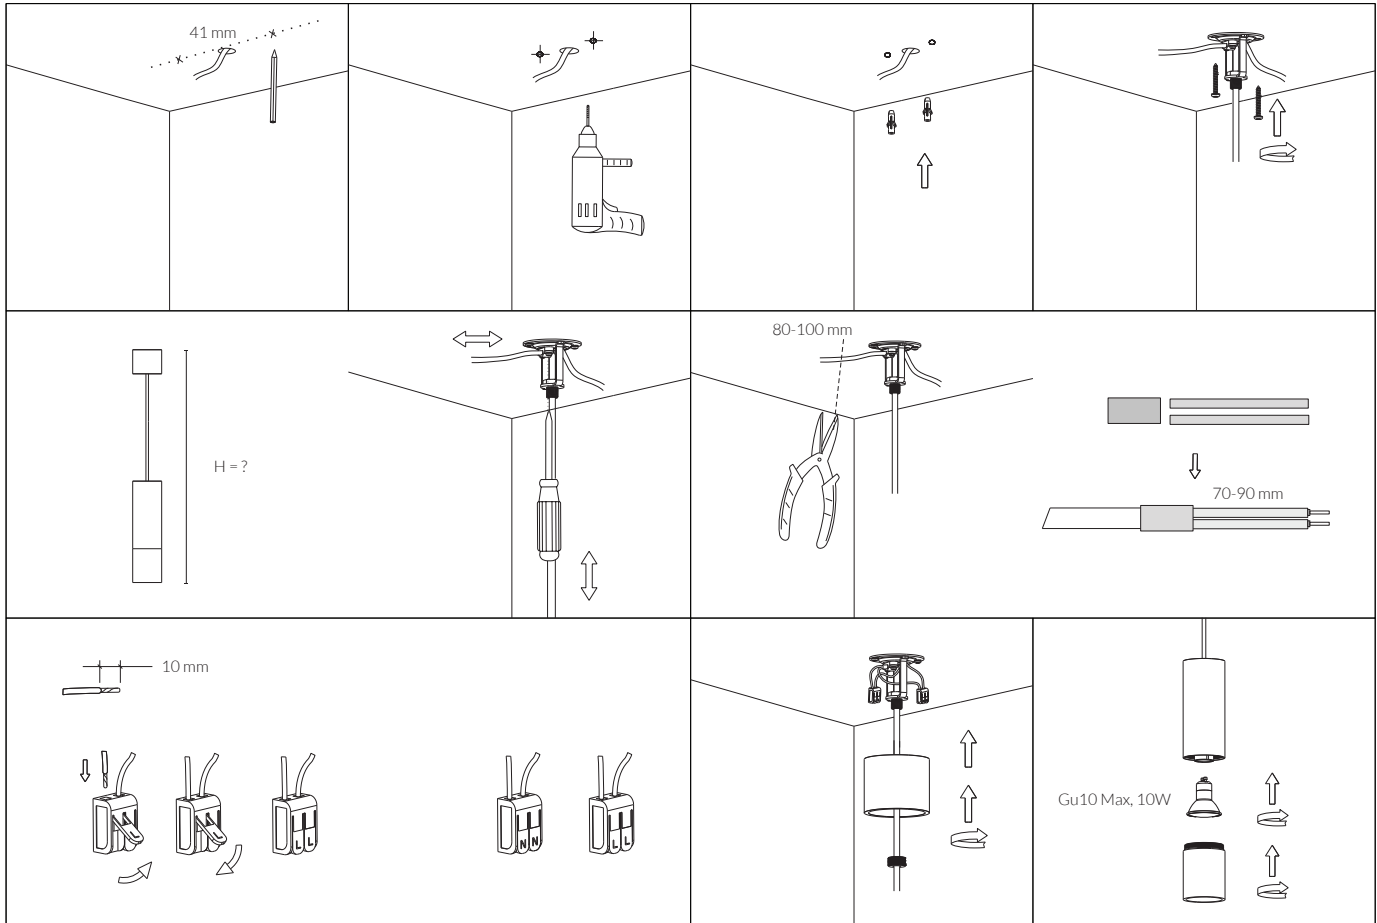

SACK<sup>it</sup>®

EXPO  
PENDANT

DESIGNED BY  
BØNNELYCKE MDD

This guide applies to product numbers: 600248, 600249 & 600254

SACK it®